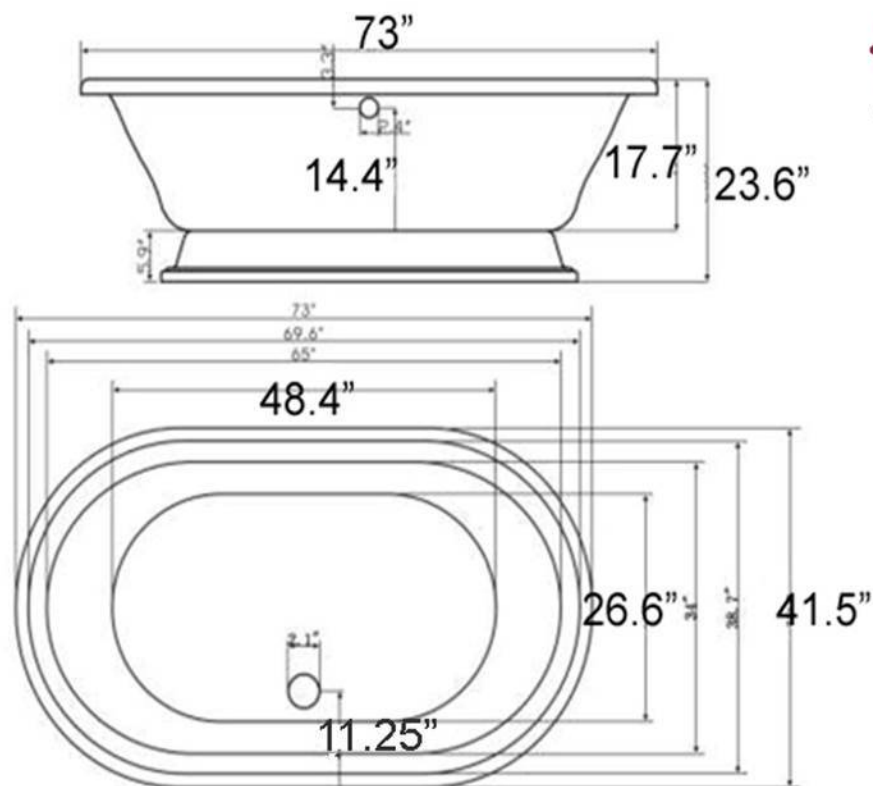

RXLPD73 Elora Extra Large Double Pedestal Bathtub

Elora
TUB & FAUCET

Requires a
free standing
or wall mount
faucet

Meets or Exceeds ANSI Z124.1.2-2005; CSA B45.0-02 & CSA B45.5-02

Weights

Weight empty	158 lbs
Weight filled to overflow	1026 lbs
Gallons to overflow	105

General

- Reinforced extra thick floor
- Slip resistant floor
- High gloss interior and exterior
- Integrated aluminum heat barrier

UPC label on base of tub

MA Code Accepted
Universal Plumbing
Code Listed