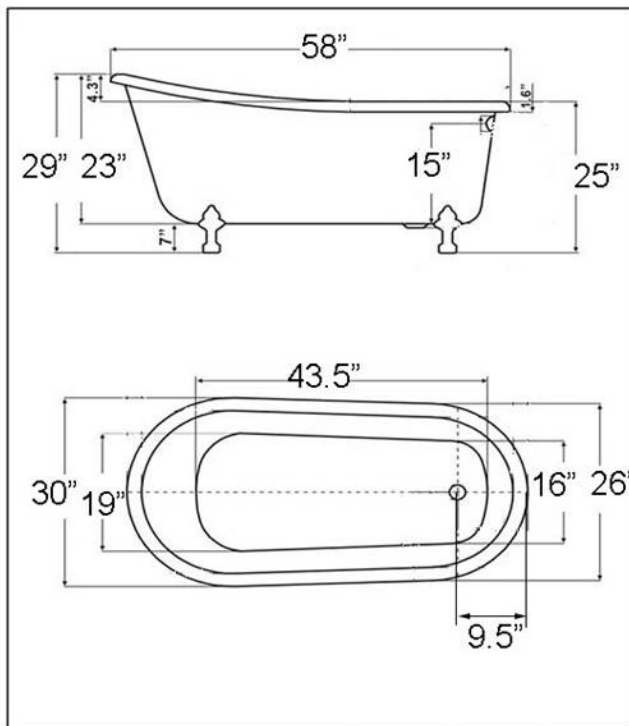

RSW58C Swedish Slipper Acrylic Clawfoot Tub

Flora TUB & FAUCET

Requires wall mount or free-standing faucet

For faucet rough-in, please view the specification sheet for the faucet purchased

Meets or Exceeds ANSI Z124.1.2-2005; CSA B45.0-02 & CSA B45.5-02

Weights

Weight empty	147 lbs
Weight filled to overflow	583 lbs
Gallons to overflow	54

General

- Reinforced extra thick floor
- Slip resistant floor
- High gloss interior and exterior
- Integrated aluminum heat barrier
- Minimum tub thickness 3/4"