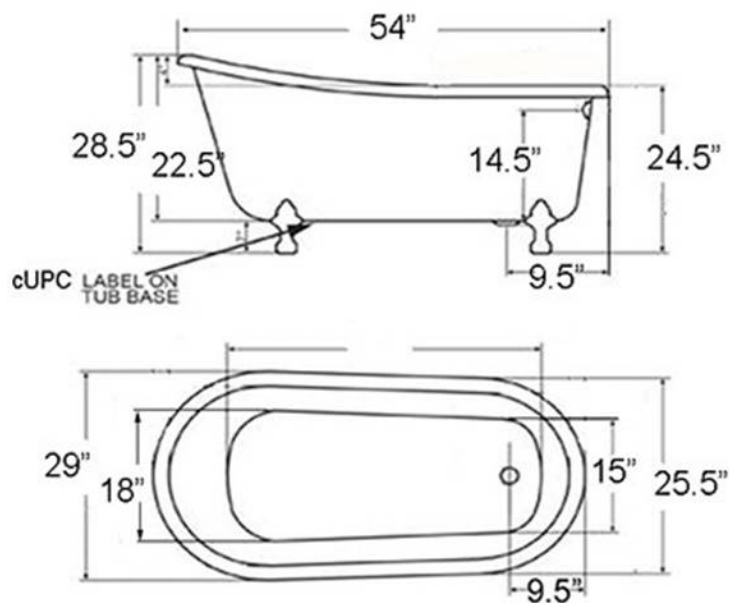

# RSW54C Swedish Slipper Acrylic Clawfoot Tub

## Flora TUB & FAUCET

Requires wall mount or free-standing faucet

For faucet rough-in, please  
view the specification  
sheet for the faucet  
purchased

Meets or Exceeds ANSI Z124.1.2-2005; CSA B45.0-02 & CSA B45.5-02

### Weights

Weight empty	125lbs
Weight filled to overflow	518lbs
Gallons to overflow	46

### General

- Reinforced extra thick floor
- Slip resistant floor
- High gloss interior and exterior
- Integrated aluminum heat barrier
- Minimum tub thickness 3/4"

cUPC label on base of tub

MA Code Accepted  
Universal Plumbing  
Code Listed