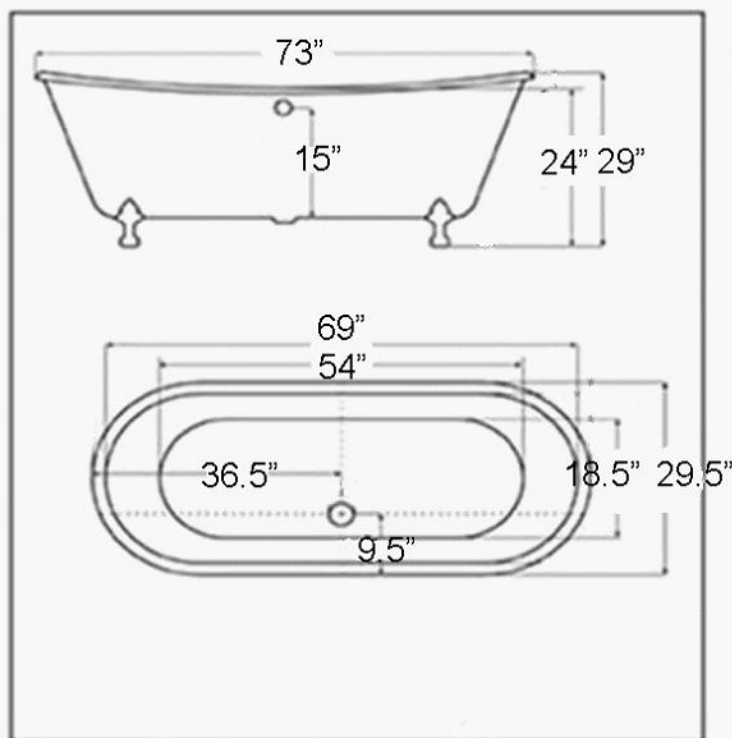

## Flora

TUB & FAUCET

Requires wall mount or free-standing faucet

For faucet rough-in, please view the specification sheet for the faucet purchased.

Meets or Exceeds ANSI Z124.1.2-2005; CSA B45.0-02 & CSA B45.5-02

### Weights

Weight empty	158 lbs
Weight filled to overflow	827 lbs
Gallons to overflow	83