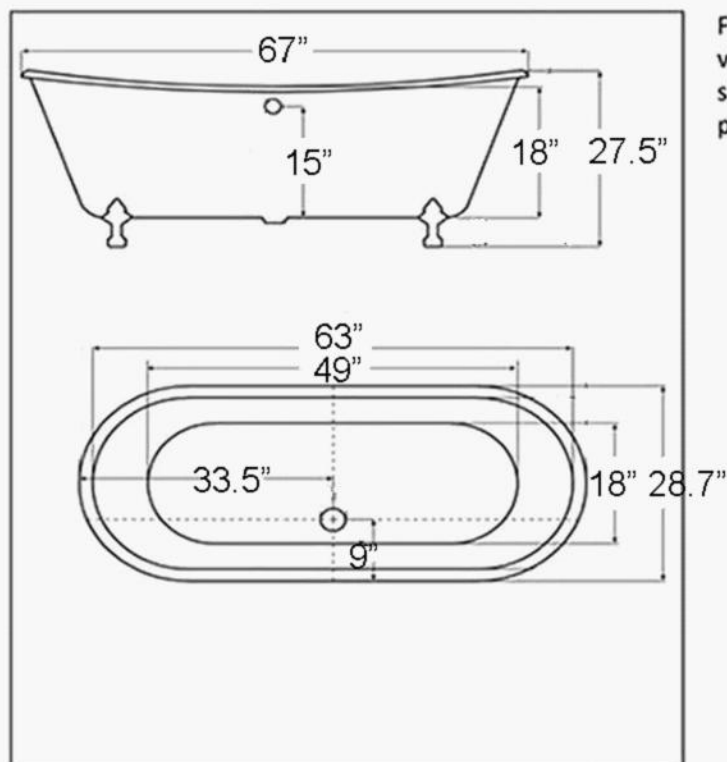

RBT67C French Bateau Acrylic Clawfoot Tub

Flora TUB & FAUCET

Requires wall mount or free-standing faucet

For faucet rough-in, please view the specification sheet for the faucet purchased.

Meets or Exceeds ANSI Z124.1.2-2005; CSA B45.0-02 & CSA B45.5-02

Weights

Weight empty	146 lbs
Weight filled to overflow	783 lbs
Gallons to overflow	78

General

- Reinforced extra thick floor
- Slip resistant floor
- High gloss interior and exterior
- Integrated aluminum heat barrier