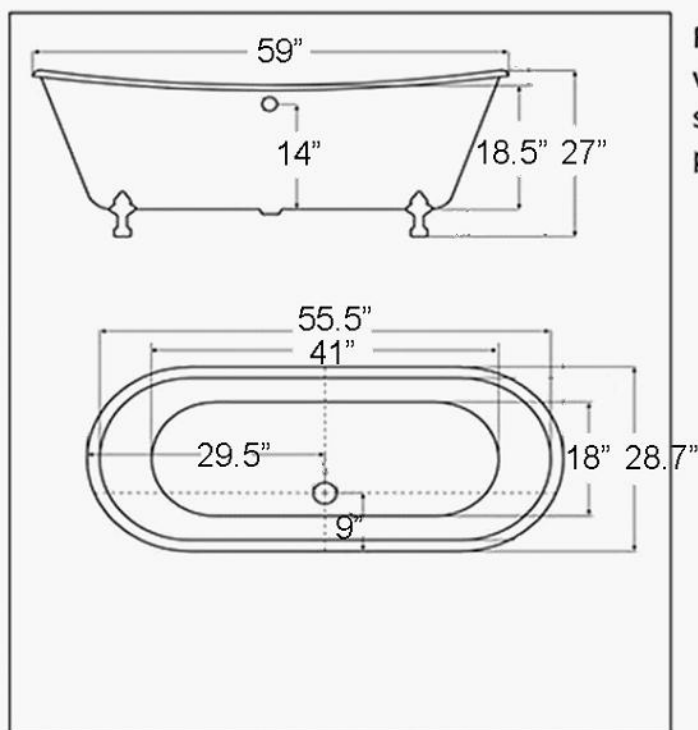

RBT59C French Bateau Acrylic Clawfoot Tub

Flora TUB & FAUCET

Requires wall mount or free-standing faucet

For faucet rough-in, please view the specification sheet for the faucet purchased.

Meets or Exceeds ANSI Z124.1.2-2005; CSA B45.0-02 & CSA B45.5-02

Weights

Weight empty	136 lbs
Weight filled to overflow	714 lbs
Gallons to overflow	69

General

- Reinforced extra thick floor
- Slip resistant floor
- High gloss interior and exterior
- Integrated aluminum heat barrier