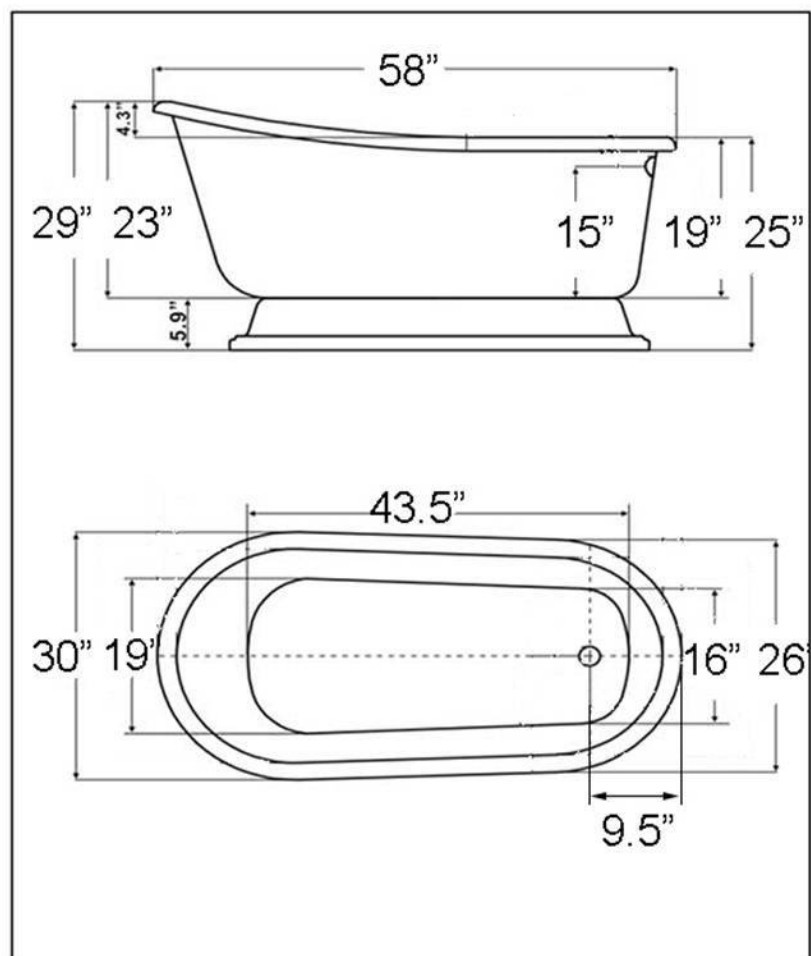

# RSWPD58 Elora Swedish Slipper Pedestal Bathtub

*Elora*  
TUB & FAUCET

Requires a  
free standing  
or wall mount  
faucet

Meets or Exceeds ANSI Z124.1.2-2005; CSA B45.0-02 & CSA B45.5-02

## Weights

Weight empty	147 lbs
Weight filled to overflow	583 lbs
Gallons to overflow	54

## General

Reinforced extra thick floor  
Slip resistant floor  
High gloss interior and exterior  
Integrated aluminum heat barrier  
Minimum tub thickness 3/4"

cUPC label on base of tub

MA Code Accepted  
Universal Plumbing  
Code Listed