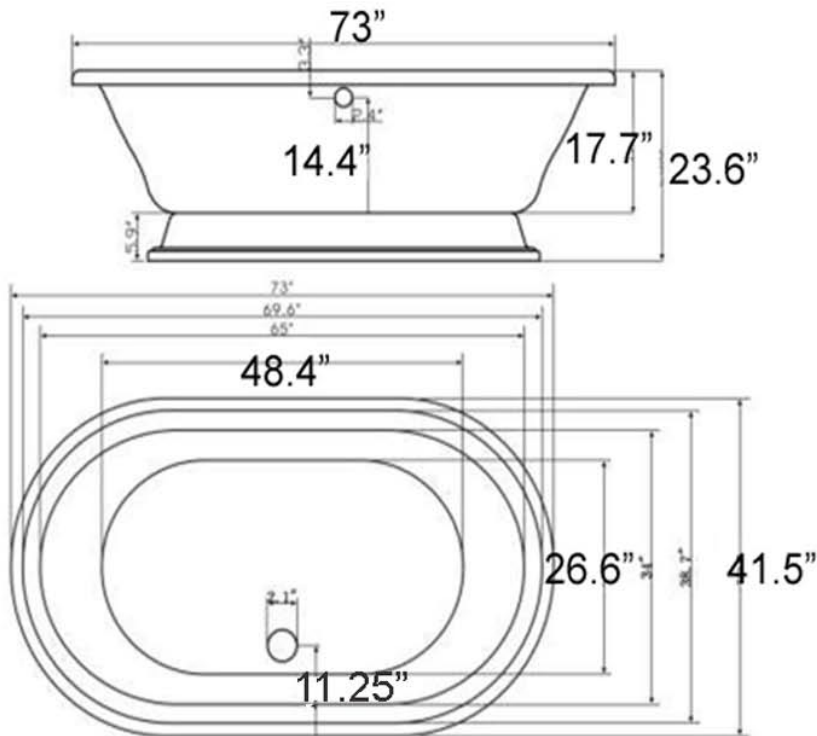

Flora

TUB & FAUCET

73" Acrylic Double Ended Extra Wide Pedestal Tub

Requires a freestanding or wall mount faucet

For faucet rough-in, please view the specification sheet for the faucet purchased.

Meets or Exceeds ANSI Z124.1.2-2005; CSA B45.0-02 & CSA B45.5-02

Weights

Weight empty	158 lbs
Weight filled to overflow	1026 lbs
Gallons to overflow	105

General

Reinforced extra thick floor
Slip resistant floor
High gloss interior and exterior
Integrated aluminum heat barrier

UPC label on base of tub

MA Code Accepted
Universal Plumbing
Code Listed