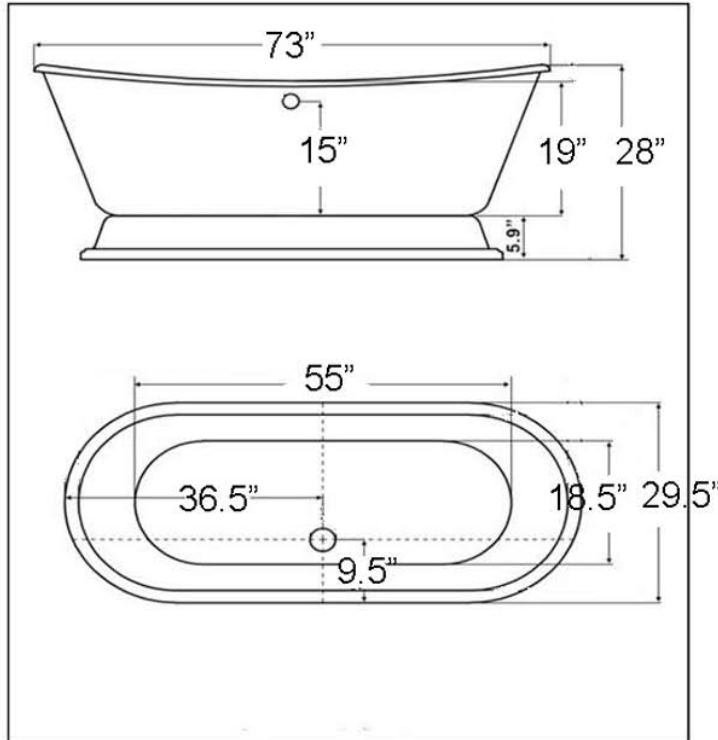

Flora

TUB & FAUCET

73" Acrylic French Bateau Pedestal Tub

Requires a freestanding or wall mounted faucet

For faucet rough-in, please view the specification sheet for the faucet purchased.

Meets or Exceeds ANSI Z124.1.2-2005; CSA B45.0-02 & CSA B45.5-02

Weights

Weight empty	158 lbs
Weight filled to overflow	827 lbs
Gallons to overflow	83

General

Reinforced extra thick floor
Slip resistant floor
High gloss interior and exterior
Integrated aluminum heat barrier