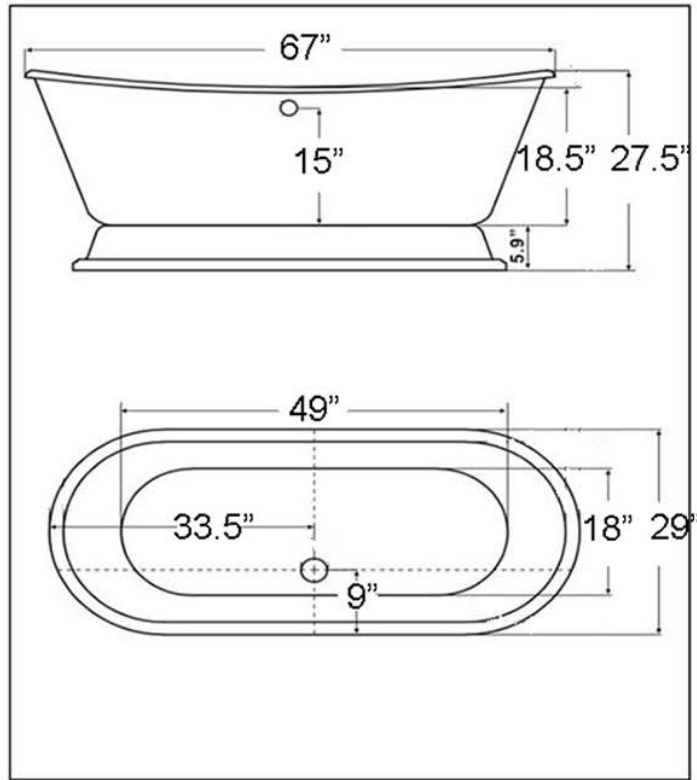

Flora

TUB & FAUCET

67" Acrylic French Bateau Pedestal Tub

Requires a freestanding or wall mounted faucet

For faucet rough-in, please view the specification sheet for the faucet purchased.

Meets or Exceeds ANSI Z124.1.2-2005; CSA B45.0-02 & CSA B45.5-02

Weights

Weight empty	146 lbs
Weight filled to overflow	783 lbs
Gallons to overflow	78

General

Reinforced extra thick floor
Slip resistant floor
High gloss interior and exterior
Integrated aluminum heat barrier