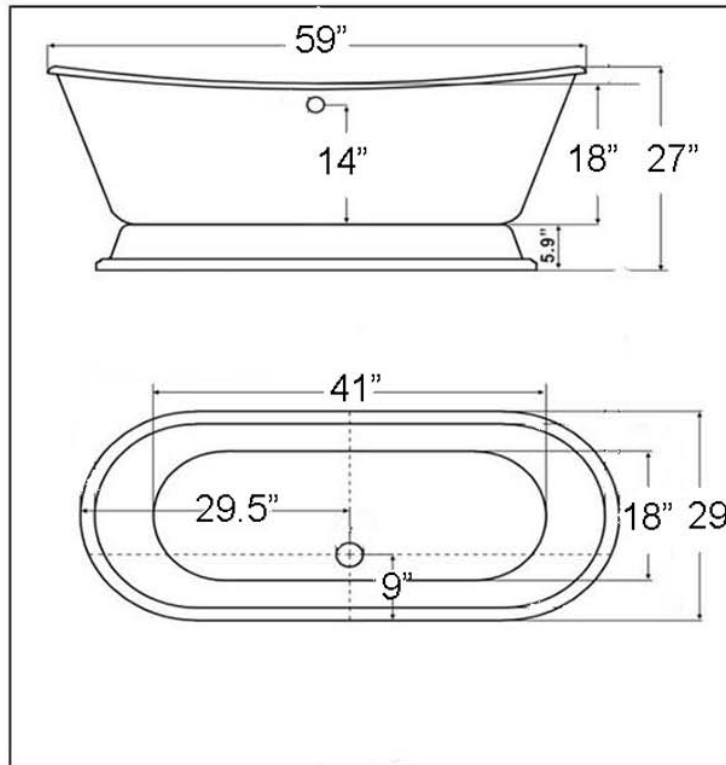

Flora

TUB & FAUCET

59" Acrylic French Bateau Pedestal Tub

Requires a freestanding or wall mount faucet

For faucet rough-in, please view the specification sheet for the faucet purchased.

Meets or Exceeds ANSI Z124.1.2-2005; CSA B45.0-02 & CSA B45.5-02

Weights

Weight empty	136 lbs
Weight filled to overflow	714 lbs
Gallons to overflow	69

General

Reinforced extra thick floor
Slip resistant floor
High gloss interior and exterior
Integrated aluminum heat barrier